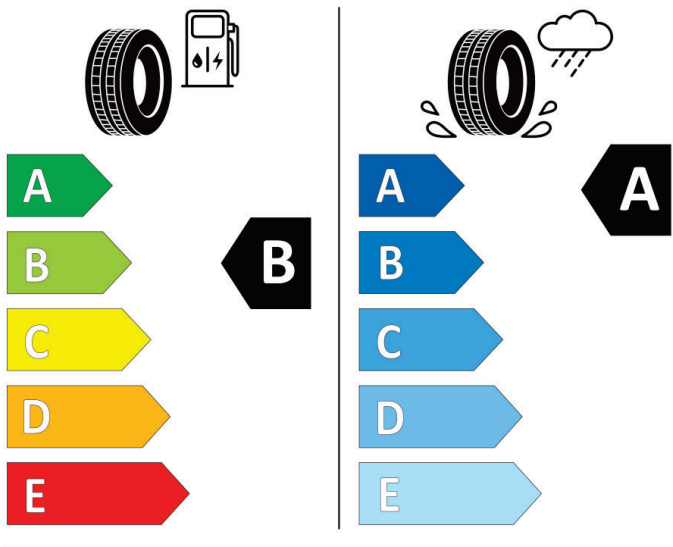

PIRELLI

27285

255/55R19 107 W

Cl