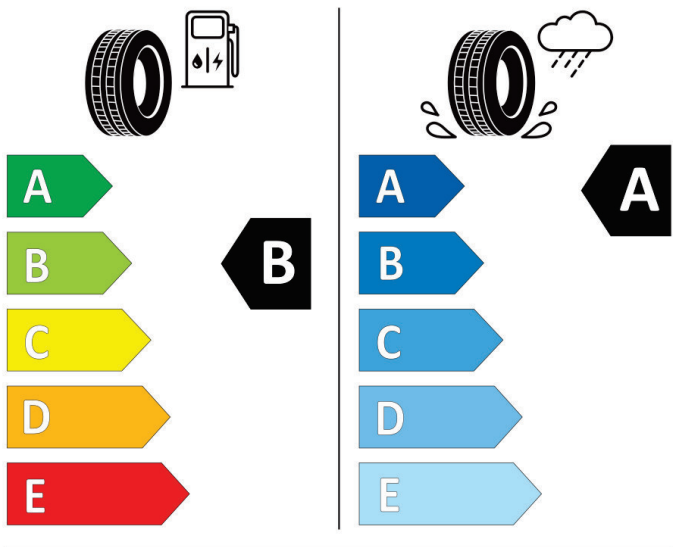

Cl

2020/740

BRIDGESTONE

10416

255/55 R19 107 W

Cl

2020/740

GOOD YEAR