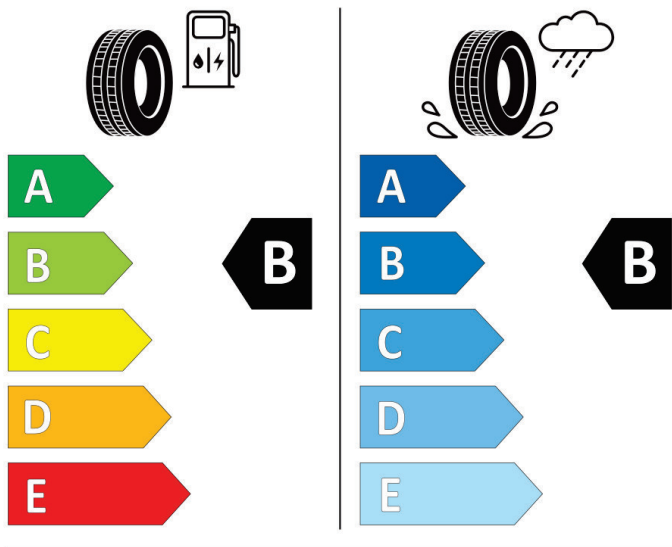

2020/740

GOOD YEAR

538327

255/55R19 107 W

Cl