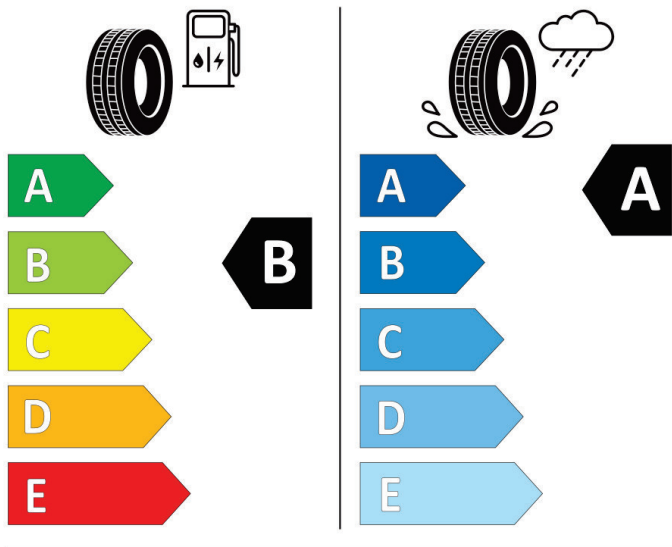

Cl

2020/740

BRIDGESTONE

10416

255/55 R19 107 W

Cl

2020/740

GOOD YEAR