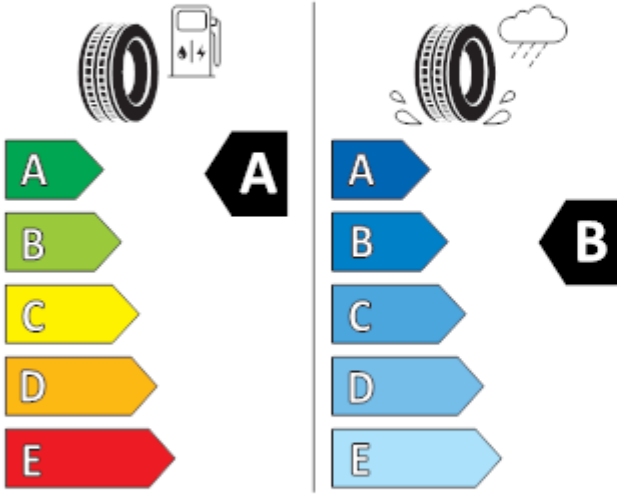

BRIDGESTONE

13942

215/55 R18 95 T

C1