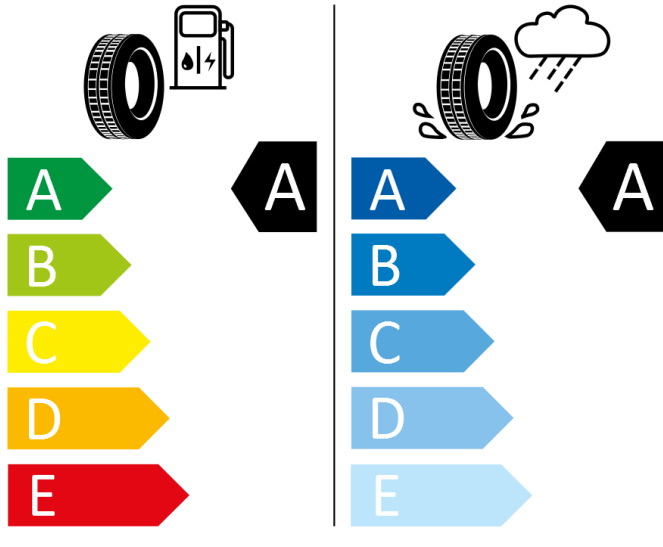

Continental

0358153

205/60 R16 92H

C1

2020/740

Bridgestone

13949

205/60 R16 92H

C1

2020/740

GOODYEAR

577086

205/60 R16 92H

C1

2020/740