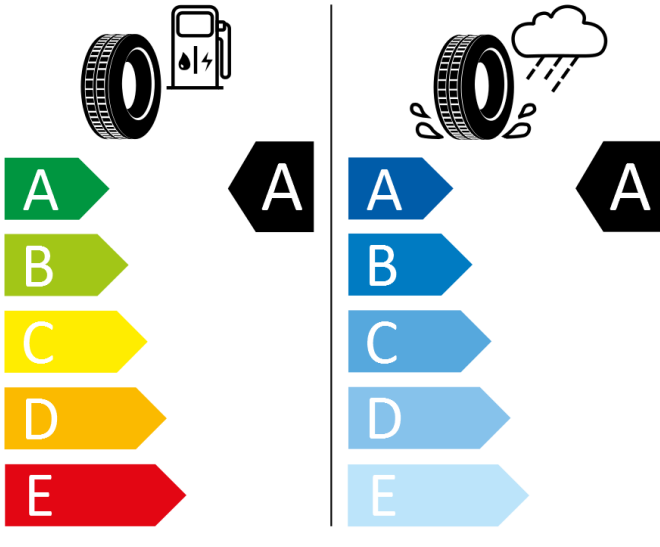

Bridgestone

13945

185/65 R15 88H

C1

2020/740

GOODYEAR

546607

185/65 R15 88H