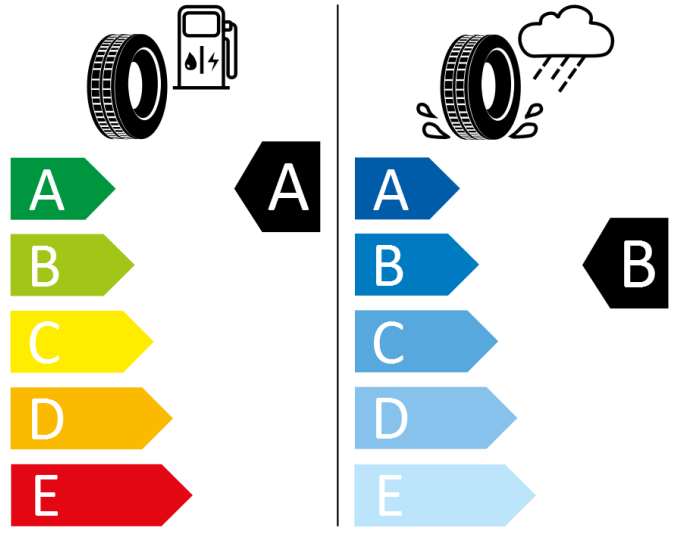

GOODYEAR

546607

185/65 R15 88H

C1

2020/740