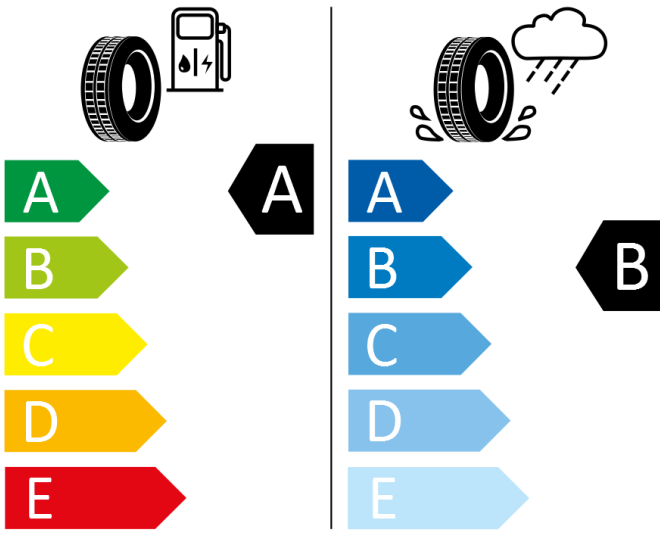

C1

2020/740

GOODYEAR

574604

185/65 R15 88H

C1

2020/740

Continental