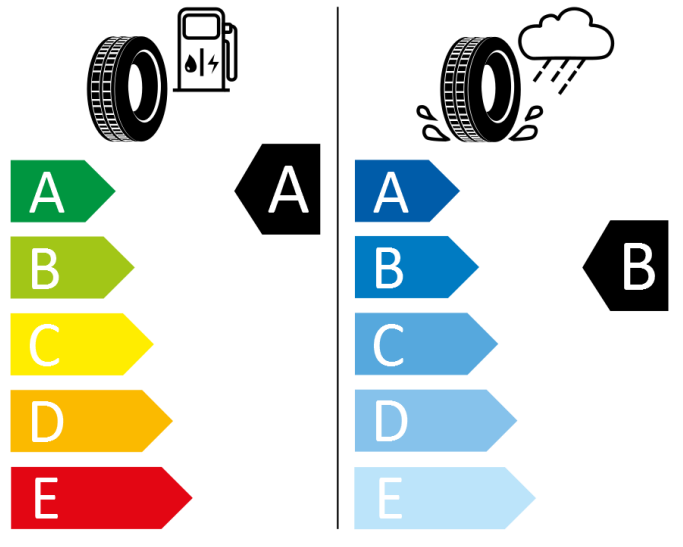

Continental

0311061

185/65 R15 88H

C1