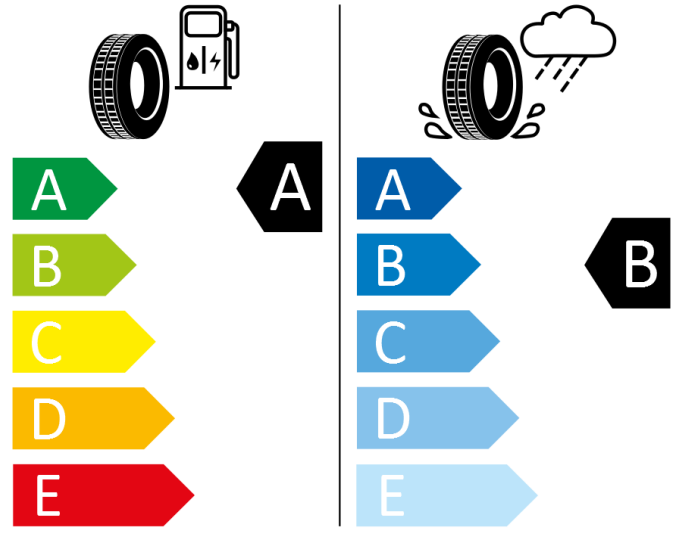

2020/740

Hankook

1024353

185/65 R15 88H

C1

2020/740

Continental

0358474