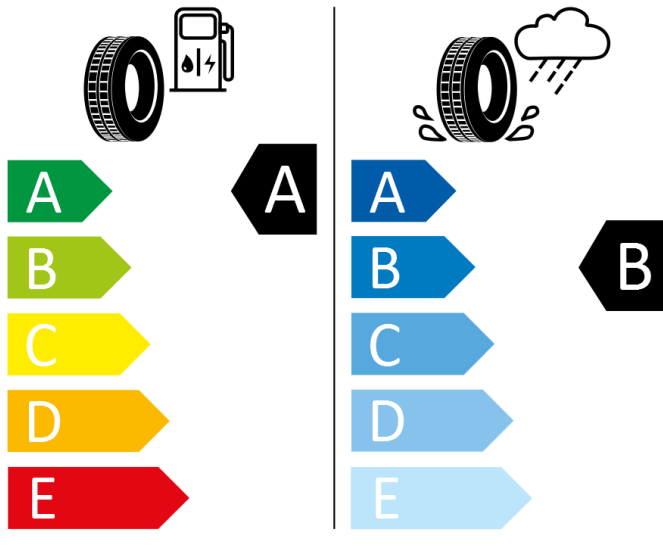

Continental

0358474

185/65 R15 88H

C1