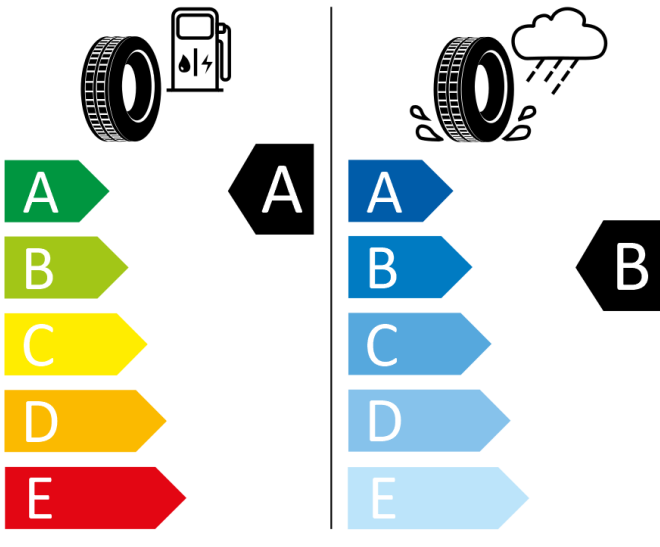

2020/740

Hankook

2020819

205/65 R16C 107/105T

C2