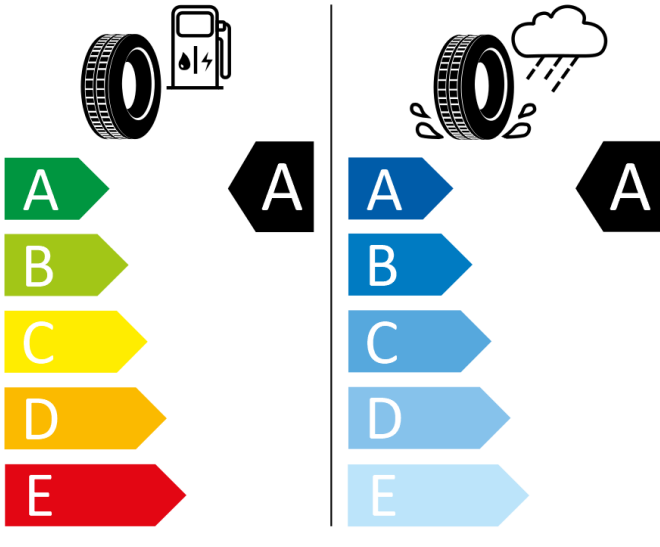

Bridgestone

11157

205/65 R16C 107/105T

C2

2020/740

Bridgestone

11157

205/65 R16C 107/105T